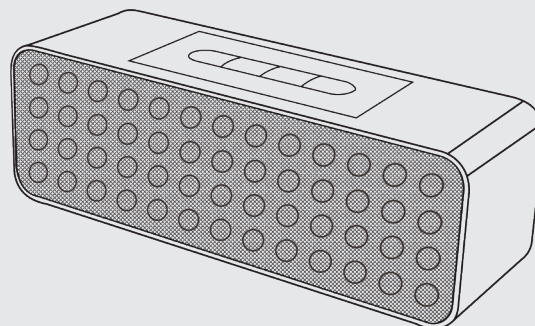

WANT TO KNOW MORE?

The full User Manual is available online at:

www.goodmans.co.uk/support

BLUETOOTH SPEAKER

Model: GDBTSPK22BLK
GDBTSPK22CON

QSG-MAR17

Goodmans BLUETOOTH SPEAKER

GETTING STARTED

- a Connect to a USB power source to charge
- b Red LED will light when charging
- c When charging is complete red LED will turn off
- d Ensure unit is fully charged before first use

CONNECT USING BLUETOOTH

- a Turn the speaker on using the switch on the back.
- b The LED will flash blue.
- c Open the Bluetooth controls on your device and select GDBTSPK22 from the list.
- d The speaker will connect automatically.
- e Press and hold the control buttons to change volume. A quick press will change track.
- f For a non Bluetooth source, you can connect via 3.5mm jack cable (not supplied).

快速指南
尺寸：93x110mm
160g书写纸
双面单黑印刷