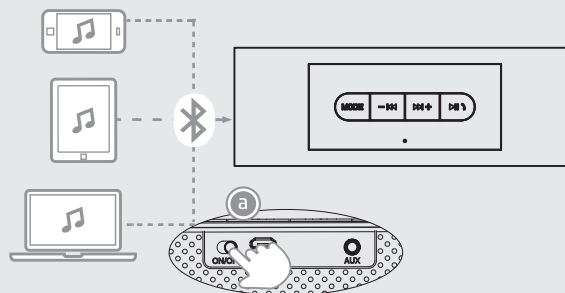

WANT TO KNOW MORE?

The full User Manual is available online at:

www.goodmans.co.uk/support

BLUETOOTH SPEAKER

Model: GDBTSPK22BLK
GDBTSPK22CON

QSG-MAR17

Goodmans BLUETOOTH SPEAKER

GETTING STARTED

- a Connect to a USB power source to charge
- b Red LED will light when charging
- c When charging is complete red LED will turn off
- d Ensure unit is fully charged before first use

CONNECT USING BLUETOOTH

- a Turn the speaker on using the switch on the back.
- b The LED will flash blue.
- c Open the Bluetooth controls on your device and select GDBTSPK22 from the list.
- d The speaker will connect automatically.
- e Press and hold the control buttons to change volume. A quick press will change track.
- f For a non Bluetooth source, you can connect via 3.5mm jack cable (not supplied).