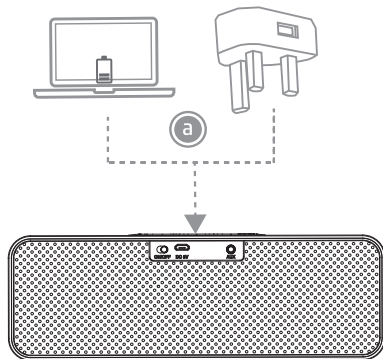

- a Connect to a USB power source to charge
- b Red LED will light when charging
- c When charging is complete red LED will turn off
- d Ensure unit is fully charged before first use

CONNECT USING BLUETOOTH

- a Turn the speaker on using the switch on the back.
- b The LED will flash blue.
- c Open the Bluetooth controls on your device and select GDBTSPK22 from the list.
- d The speaker will connect automatically.
- e Press and hold the control buttons to change volume. A quick press will change track.
- f For a non Bluetooth source, you can connect via 3.5mm jack cable (not supplied).