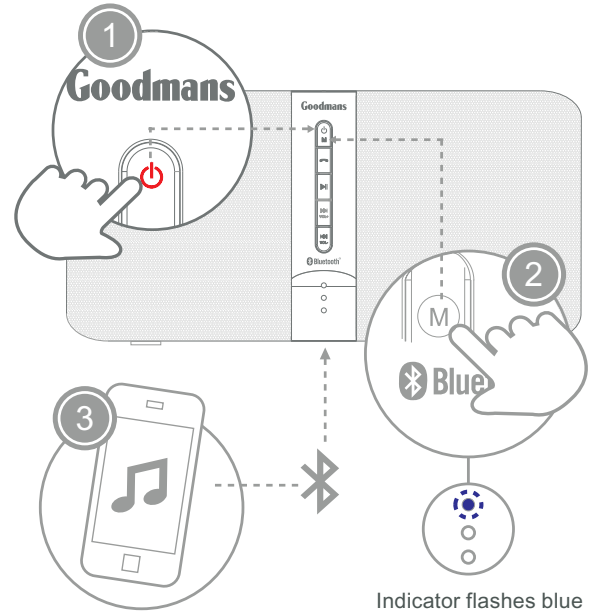

## STEREO BLUETOOTH SPEAKER

GETTING STARTED IS AS EASY AS:

Indicator flashes blue for Bluetooth mode.

**Goodmans**

## DID YOU KNOW?

By connecting your Bluetooth enabled phone to the speaker, you can now take phone calls hands-free.

- a** Press 'M' button until the indicator flashes blue quickly. Use your mobile phone to pair the Speaker.
- b** Press '☎' button to pick up or hang up the call. The call is automatically transferred to the Speaker.
- c** Long press '▶||' button to disconnect the Bluetooth with the phone.

### AUDIO CABLE

- a** Press 'M' button until the indicator light is solid yellow.
- b** Connect the RCA in/RCA out cable ends to the back of speaker. Now connect the 3.5mm-Jack to your device.
- c** Control the playback via your connected audio device rather than the Stereo Bluetooth Speaker.

### USB STICK

- a** Press 'M' button until the indicator flashes yellow slowly.
- b** Insert the USB stick into the rear USB port. The speaker will automatically read the USB stick.
- c** Use the speaker controls '◀◀▶▶' to skip or move to the previous/next song. Press '▶||' to pause or play a song.