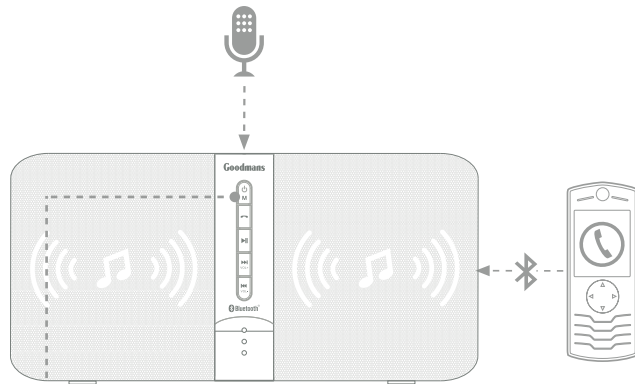

## STEREO BLUETOOTH SPEAKER

GETTING STARTED IS AS EASY AS:

Indicator flashes blue for Bluetooth mode.

**Goodmans**

## DID YOU KNOW?

By connecting your Bluetooth enabled phone to the speaker, you can now take phone calls hands-free.

- a** Press 'M' button until the indicator flashes blue quickly. Use your mobile phone to pair the Speaker.
- b** Press '☎' button to pick up or hang up the call. The call is automatically transferred to the Speaker.
- c** Long press '▶||' button to disconnect the Bluetooth with the phone.

### AUDIO CABLE

- a** Press 'M' button until the indicator light is solid yellow.
- b** Connect the RCA in/RCA out cable ends to the back of speaker. Now connect the 3.5mm-Jack to your device.
- c** Control the playback via your connected audio device rather than the Stereo Bluetooth Speaker.

### USB STICK

- a** Press 'M' button until the indicator flashes yellow slowly.
- b** Insert the USB stick into the rear USB port. The speaker will automatically read the USB stick.
- c** Use the speaker controls '◀◀▶▶' to skip or move to the previous/next song. Press '▶||' to pause or play a song.