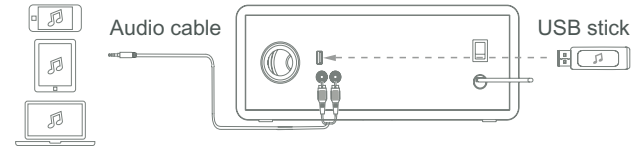

## STEREO BLUETOOTH SPEAKER

GETTING STARTED IS AS EASY AS:

Indicator flashes blue for Bluetooth mode.

**Goodmans**

## DID YOU KNOW?

By connecting your Bluetooth enabled phone to the speaker, you can now take phone calls hands-free.

- a** Press 'M' button until the indicator flashes blue quickly. Use your mobile phone to pair the Speaker.
- b** Press '☎' button to pick up or hang up the call. The call is automatically transferred to the Speaker.
- c** Long press '▶||' button to disconnect the Bluetooth with the phone.

### AUDIO CABLE

- a** Press 'M' button until the indicator light is solid yellow.
- b** Connect the RCA in/RCA out cable ends to the back of speaker. Now connect the 3.5mm-Jack to your device.
- c** Control the playback via your connected audio device rather than the Stereo Bluetooth Speaker.

### USB STICK

- a** Press 'M' button until the indicator flashes yellow slowly.
- b** Insert the USB stick into the rear USB port. The speaker will automatically read the USB stick.
- c** Use the speaker controls '◀◀▶▶' to skip or move to the previous/next song. Press '▶||' to pause or play a song.